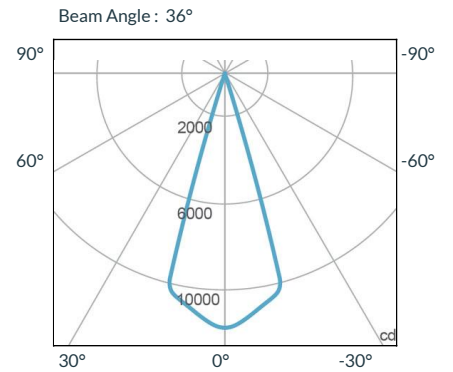

- Cine-Grade Light Quality
- Point-Source LED
- DMX Controllable
- 175W Power Draw
- Carries Four Shutter Blades

MECHANICAL FIGURES

TILT/ROTATION

PHOTOMETRIC DATA

19 Degree

Distance		3' (~0.9 m)	10' (~3.0 m)	15' (~4.6 m)
@3200K	fc	4771	374	175
	lux	51355	4026	1884
@5600K	fc	5001	392	183
	lux	53831	4220	1970
Beam Diameter		Ø 0.9' (~0.3m)	Ø 3.0' (~0.9m)	Ø 4.6' (~1.4m)

26 Degree

Distance		3' (~0.9 m)	10' (~3.0 m)	15' (~4.6 m)
@3200K	fc	2687	226	104
	lux	28922	2432	1120
@5600K	fc	2951	243	113
	lux	31779	2615	1220
Beam Diameter		Ø 1.2' (~0.4m)	Ø 4.0' (~1.2m)	Ø 6.2' (~1.9m)

36 Degree

Distance		3' (~0.9 m)	10' (~3.0 m)	15' (~4.6 m)
@3200K	fc	1619	131	61
	lux	17427	1411	657
@5600K	fc	1715	139	65
	lux	18461	1497	700
Beam Diameter		Ø 1.7' (~0.5m)	Ø 5.8' (~1.8m)	Ø 8.9' (~2.7m)

50 Degree

Distance		3' (~0.9 m)	10' (~3.0 m)	15' (~4.6 m)
@3200K	fc	477	43	21
	lux	5135	463	227
@5600K	fc	557	46	20
	lux	5996	496	216
Beam Diameter		Ø 1.9' (~0.6m)	Ø 6.3' (~1.9m)	Ø 9.6' (~2.9m)

ACCESSORIES