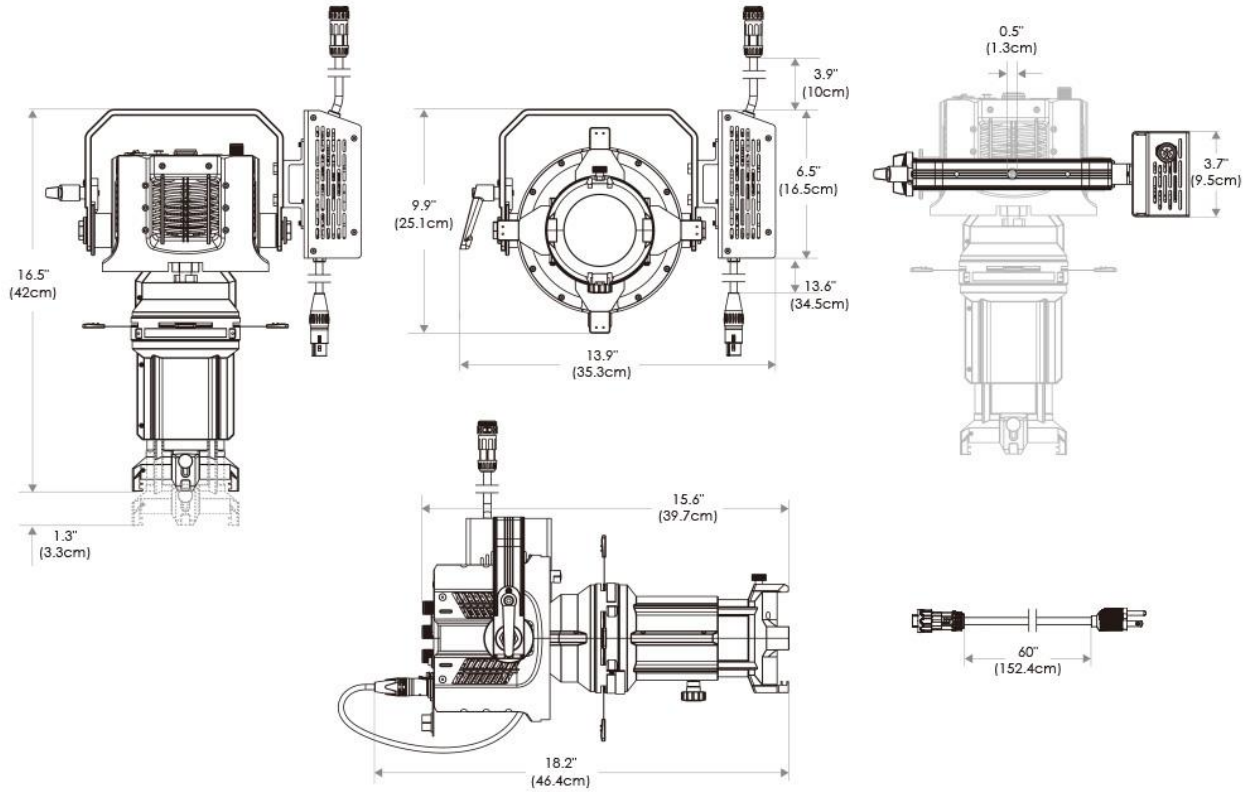

P5L Ellipsoidal Light (Clamp)

175W LED/ 19° / 26° / 36° / 50°

ORDERING GUIDE

CXP5L - - - - **CLP** - **PSV** -

Beam Angle

19 19°
26 26°
36 36°
50 50°

Mode

CLR All Modes
EZ All EZ Modes
RGB RGB Mode Only
CCT Tunable CCT Mode Only
3200 Fixed 3200K
5600 Fixed 5600K

SPECIFICATIONS

Beam Angle	19° / 26° / 36° / 50°
CRI / TLCI	95/90 typical (in CCT Mode of 2800K-6500K)
Dimming	100% - 0% flicker free
AC Power Draw	175W max
AC Input	100 - 240V AC, 50 - 60Hz
Remote Control	DMX 512
Cooling	Fan Cooled
Acoustic Noise	23 dBA (Auto Mode)
Operating Temp.	32 - 104°F (0 - 40°C)
Weight (Fixture + Power Supply)	12.3lb / 5.6kg
Gobo Size	Diameter: M Size (66mm)
	Max Image: 48mm
	Max Thickness: 1mm

- Cine-Grade Light Quality
- Point-Source LED
- DMX Controllable
- 175W Power Draw
- Carries Four Shutter Blades

MECHANICAL FIGURES

TILT/ROTATION

PHOTOMETRIC DATA

19 Degree

Distance		3' (~0.9 m)	10' (~3.0 m)	15' (~4.6 m)
@3200K	fc	4771	374	175
	lux	51355	4026	1884
@5600K	fc	5001	392	183
	lux	53831	4220	1970
Beam Diameter		Ø 0.9' (~0.3m)	Ø 3.0' (~0.9m)	Ø 4.6' (~1.4m)

36 Degree

Distance		3' (~0.9 m)	10' (~3.0 m)	15' (~4.6 m)
@3200K	fc	1619	131	61
	lux	17427	1411	657
@5600K	fc	1715	139	65
	lux	18461	1497	700
Beam Diameter		Ø 1.7' (~0.5m)	Ø 5.8' (~1.8m)	Ø 8.9' (~2.7m)