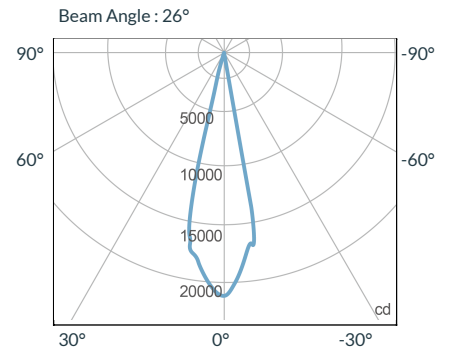

SPECIFICATIONS

Beam Angle	19° / 26° / 36° / 50°
CRI / TLCI	95/90 typical (in CCT Mode of 2800K-6500K)
Dimming	100% - 0% flicker free
AC Power Draw	175W max
AC Input	100 - 240V AC, 50 - 60Hz
Remote Control	DMX 512
Cooling	Fan Cooled
Acoustic Noise	23 dBA (Auto Mode)
Operating Temp.	32 - 104°F (0 - 40°C)
Weight (Fixture + Power Supply)	12.3lb / 5.6kg
Gobo Size	Diameter: M Size (66mm)
	Max Image: 48mm
	Max Thickness: 1mm

- Cine-Grade Light Quality
- Point-Source LED
- DMX Controllable
- 175W Power Draw
- Carries Four Shutter Blades

MECHANICAL FIGURES

TILT/ROTATION

PHOTOMETRIC DATA

19 Degree

Distance		3' (~0.9 m)	10' (~3.0 m)	15' (~4.6 m)
@3200K	fc	4771	374	175
	lux	51355	4026	1884
@5600K	fc	5001	392	183
	lux	53831	4220	1970
Beam Diameter		Ø 0.9' (~0.3m)	Ø 3.0' (~0.9m)	Ø 4.6' (~1.4m)

26 Degree

Distance		3' (~0.9 m)	10' (~3.0 m)	15' (~4.6 m)
@3200K	fc	2687	226	104
	lux	28922	2432	1120
@5600K	fc	2951	243	113
	lux	31779	2615	1220
Beam Diameter		Ø 1.2' (~0.4m)	Ø 4.0' (~1.2m)	Ø 6.2' (~1.9m)

36 Degree

Distance		3' (~0.9 m)	10' (~3.0 m)	15' (~4.6 m)
@3200K	fc	1619	131	61
	lux	17427	1411	657
@5600K	fc	1715	139	65
	lux	18461	1497	700
Beam Diameter		Ø 1.7' (~0.5m)	Ø 5.8' (~1.8m)	Ø 8.9' (~2.7m)