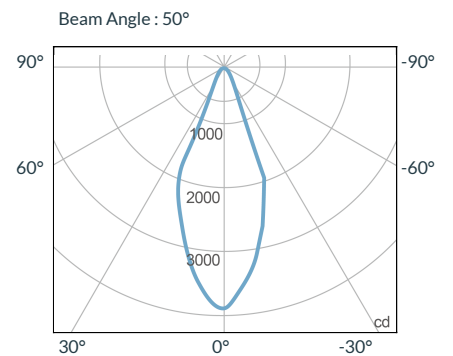

- Cine-Grade Light Quality
- Point-Source LED
- DMX Controllable
- 175W Power Draw
- Carries Four Shutter Blades

MECHANICAL FIGURES

TILT/ROTATION

PHOTOMETRIC DATA

19 Degree

Distance		3' (~0.9 m)	10' (~3.0 m)	15' (~4.6 m)
@3200K	fc	4771	374	175
	lux	51355	4026	1884
@5600K	fc	5001	392	183
	lux	53831	4220	1970
Beam Diameter		Ø 0.9' (~0.3m)	Ø 3.0' (~0.9m)	Ø 4.6' (~1.4m)

26 Degree

Distance		3' (~0.9 m)	10' (~3.0 m)	15' (~4.6 m)
@3200K	fc	2687	226	104
	lux	28922	2432	1120
@5600K	fc	2951	243	113
	lux	31779	2615	1220
Beam Diameter		Ø 1.2' (~0.4m)	Ø 4.0' (~1.2m)	Ø 6.2' (~1.9m)

36 Degree

Distance		3' (~0.9 m)	10' (~3.0 m)	15' (~4.6 m)
@3200K	fc	1619	131	61
	lux	17427	1411	657
@5600K	fc	1715	139	65
	lux	18461	1497	700
Beam Diameter		Ø 1.7' (~0.5m)	Ø 5.8' (~1.8m)	Ø 8.9' (~2.7m)

50 Degree

Distance		3' (~0.9 m)	10' (~3.0 m)	15' (~4.6 m)
@3200K	fc	477	43	21
	lux	5135	463	227
@5600K	fc	557	46	20
	lux	5996	496	216
Beam Diameter		Ø 1.9' (~0.6m)	Ø 6.3' (~1.9m)	Ø 9.6' (~2.9m)

ACCESSORIES