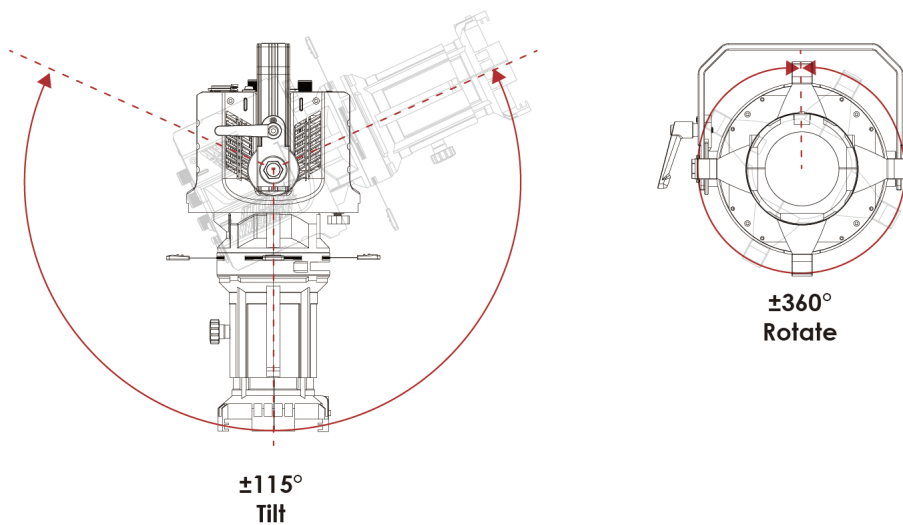

SPECIFICATIONS

Beam Angle	19° / 26° / 36° / 50°
CRI / TLCI	95/90 typical (in CCT Mode of 2800K-6500K)
Dimming	100% - 0% flicker free
AC Power Draw	175W max
AC Input	100 - 240V AC, 50 - 60Hz
Remote Control	DMX 512
Cooling	Fan Cooled
Acoustic Noise	23 dBA (Auto Mode)
Operating Temp.	32 - 104°F (0 - 40°C)
Weight (Fixture + Power Supply)	12.3lb / 5.6kg
Gobo Size	Diameter: M Size (66mm)
	Max Image: 48mm
	Max Thickness: 1mm

- Cine-Grade Light Quality
- Point-Source LED
- DMX Controllable
- 175W Power Draw
- Carries Four Shutter Blades

MECHANICAL FIGURES

TILT/ROTATION

PHOTOMETRIC DATA

19 Degree

Distance		3' (~0.9 m)	10' (~3.0 m)	15' (~4.6 m)
@3200K	fc	4771	374	175
	lux	51355	4026	1884
@5600K	fc	5001	392	183
	lux	53831	4220	1970
Beam Diameter		Ø 0.9' (~0.3m)	Ø 3.0' (~0.9m)	Ø 4.6' (~1.4m)

26 Degree

Distance		3' (~0.9 m)	10' (~3.0 m)	15' (~4.6 m)
@3200K	fc	2687	226	104
	lux	28922	2432	1120
@5600K	fc	2951	243	113
	lux	31779	2615	1220
Beam Diameter		Ø 1.2' (~0.4m)	Ø 4.0' (~1.2m)	Ø 6.2' (~1.9m)

36 Degree

Distance		3' (~0.9 m)	10' (~3.0 m)	15' (~4.6 m)
@3200K	fc	1619	131	61
	lux	17427	1411	657
@5600K	fc	1715	139	65
	lux	18461	1497	700
Beam Diameter		Ø 1.7' (~0.5m)	Ø 5.8' (~1.8m)	Ø 8.9' (~2.7m)